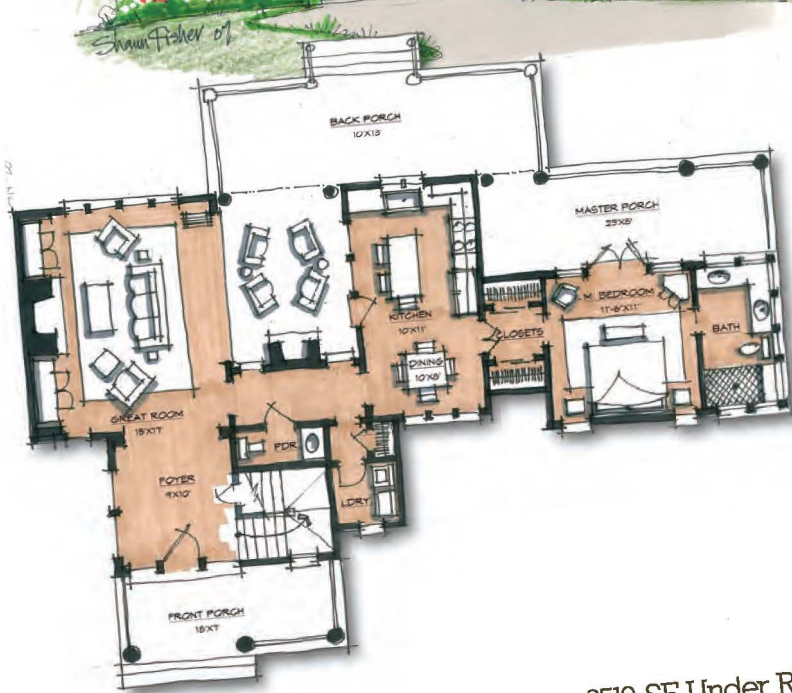

# Jewel-Box Cabin plans

## The Shoo-Fly Cabin

MAIN LEVEL

2519 SF Under Roof  
1799 SF Heated

UPPER LEVEL

SFD  
SHAWN FISHER DESIGN