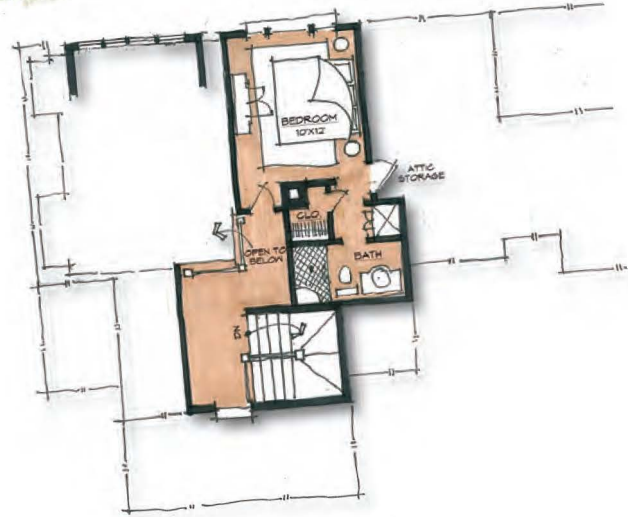

# Jewel-Box Cabin plans

## The Shoo-Fly Cabin

MAIN LEVEL

2519 SF Under Roof  
1799 SF Heated

UPPER LEVEL

SFD  
SHAWN FISHER DESIGN